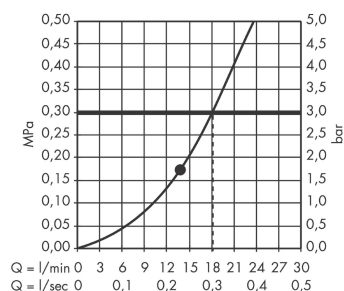

Raindance S

Overhead shower 300 1jet with shower arm 46 cm

Surfaces: **Chrome** Article Number: **27492000**

Description

product features

- shower head size: 300 mm
- shower arm length: 460 mm
- ball-joint: overhead shower angle adjustable
- spray type: RainAir
- flow rate RainAir spray (at 0.3 MPa): 18 l/min
- fully chrome-plated spray disc
- material spray disc: metal
- installation: wall
- connection thread G ½
- connection dimension: DN15

Technology

Product image

Scale drawing

Flowchart

The consumption was measured in combination with the appropriate fittings (thermostat/mixer/in-wall valve) to reflect actual application in practice.